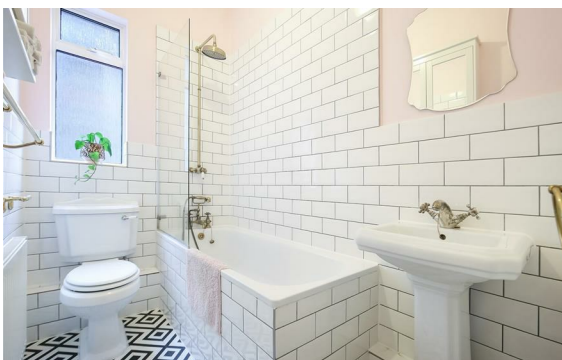

DAWN SANDOVAL

Residential

2 Bedrooms

Apartment

Located
in Woodford Green
£2,050 Per Month

info@dawnsandovalresidential.cc www.dawnsandovalresidential.co.uk

0207 093 1702

DAWN SANDOVAL
Residential