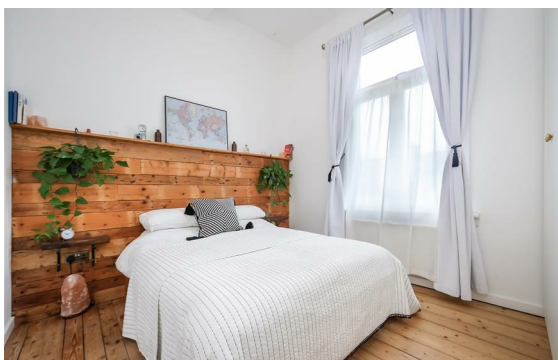

DAWN SANDOVAL

Residential

2 Bedrooms

Apartment

Located
in Woodford Green
£2,050 Per Month

info@dawnsandovalresidential.cc www.dawnsandovalresidential.co.uk

0207 093 1702

DAWN SANDOVAL
Residential